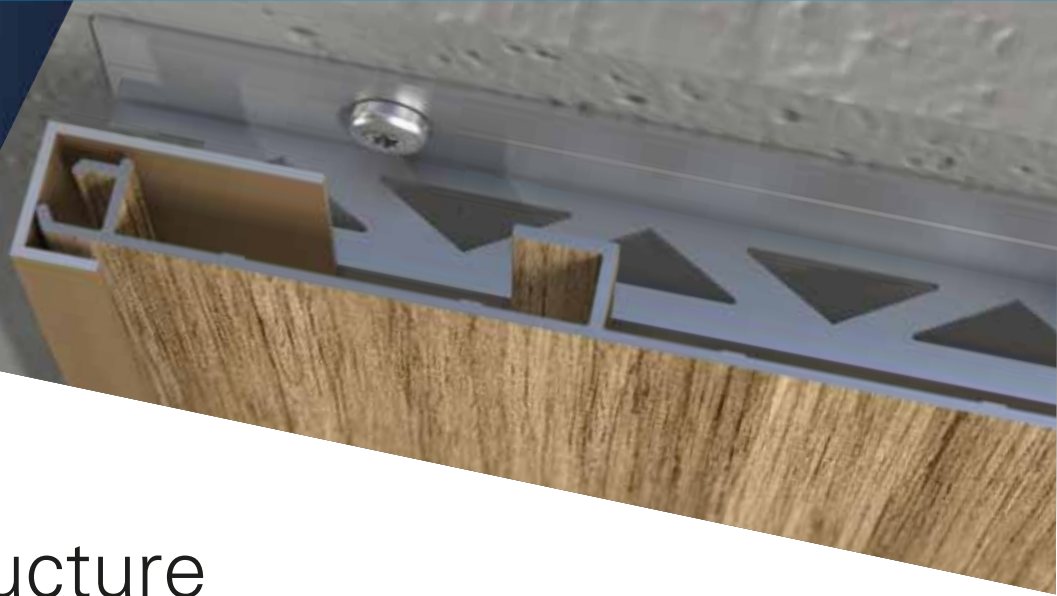

LYNX Substructure