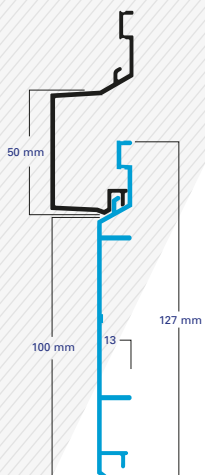

LYNX601202
12 x 150 mm Profile
Royal Oak
(H x W x L) 12 x 150 x 3650 mm

LYNX601203
12 x 150 mm Profile
Silver Beech
(H x W x L) 12 x 150 x 3650 mm

LYNX601204
12 x 150 mm Profile
American Walnut
(H x W x L) 12 x 150 x 3650 mm

LYNX601205
12 x 150 mm Profile
Ruby Pine
(H x W x L) 12 x 150 x 3650 mm

LYNX601221
12 x 150 mm Profile
Anthracite
(H x W x L) 12 x 150 x 3650 mm

LYNX-CONTURA

In combination with our Siding Profiles, these unique profiles create a modern, striking relief facade. They are available in 3 different dimensions (30, 50 and 70 mm) and can be combined with our two different width facade panels. This