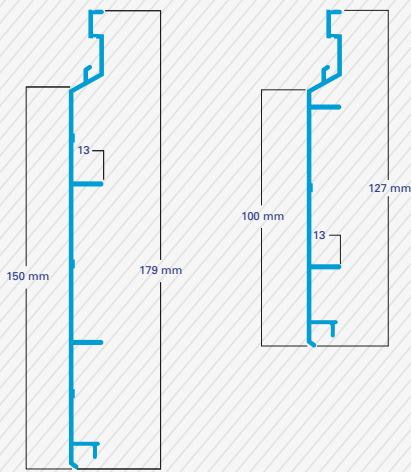

You can also try out our LYNX color selector at www.lynx-designs.com/color1

LYNX Colors

STOLIN

The LYNX Slat

Due to the high-precision manufacturing of our profiles, the LYNX sidings click into place with absolute accuracy. The clever tongue-and-groove connection always results in a reveal of 4 mm. The installation of the profiles is carried out using a special stainless steel screw. Facade Panel and Contura profile can be installed seamlessly and mixed

LYNX 100 mm SIDING PROFILE

LYNX401201

12 x 100 mm Profile
Alpine Ash
(H x W x L) 12 x 100 x 3650 mm

LYNX401202

12 x 100 mm Profile
Royal Oak
(H x W x L) 12 x 100 x 3650 mm

LYNX401203

12 x 100 mm Profile
Silver Beech
(H x W x L) 12 x 100 x 3650 mm