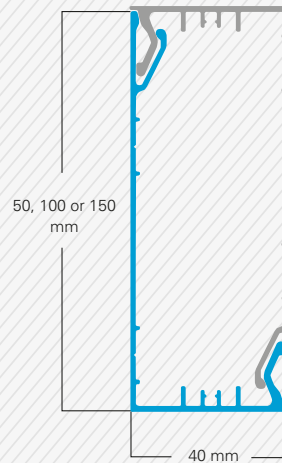

The LYNX Click Profile System

consists of two precisely manufactured, mirror-like aluminum shells. The first half is screwed directly to the substructure at the designated grooves (optionally on the wide or narrow sides). Then, the second shell is simply mounted with a 'click', creating a perfect aluminum square channel. Whether it remains empty or is used as an installation channel for electricity, water, or other supply lines is left to your imagination.