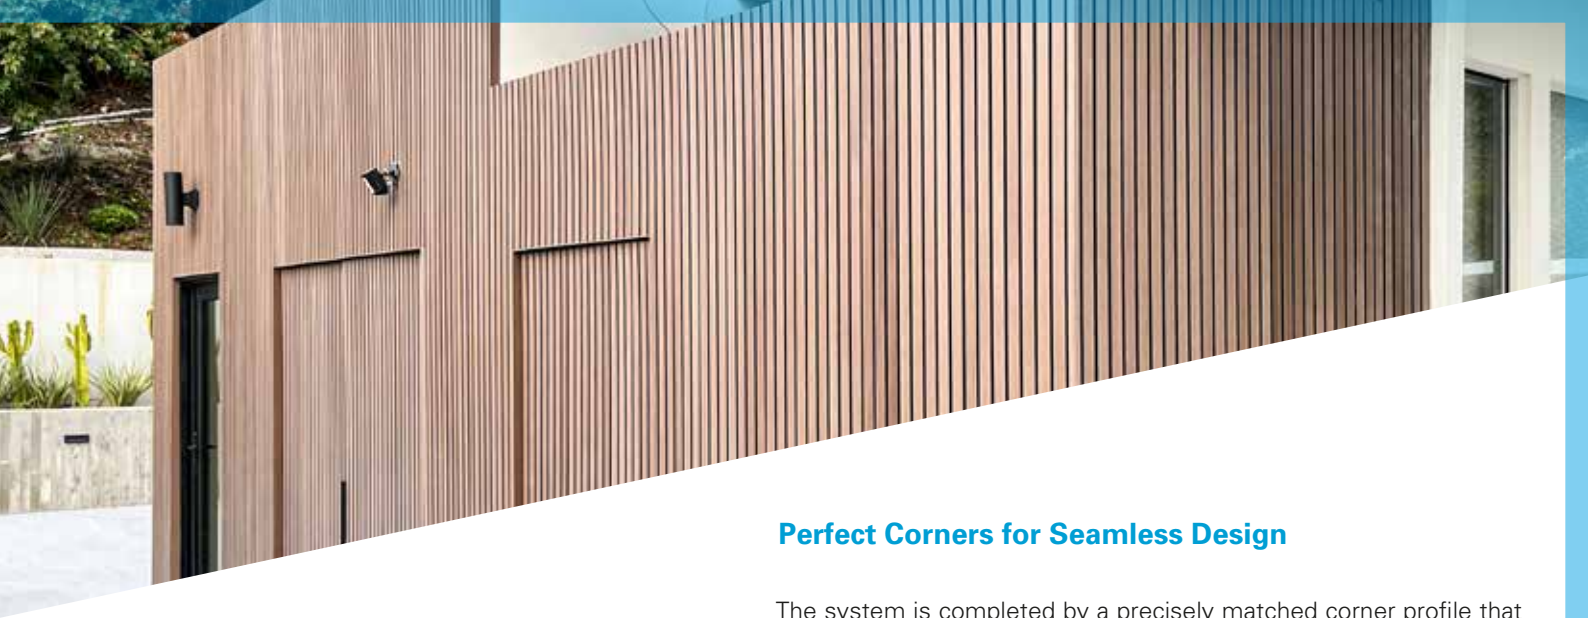

Perfect Corners for Seamless Design

The system is completed by a precisely matched corner profile that allows for seamless, continuous cladding – for a cohesive design down to the last detail. The result: A modern aluminium facade with strong presence, long-lasting quality, and versatile design possibilities.

LYNX ACCENT OUTSIDE CORNER PROFILE